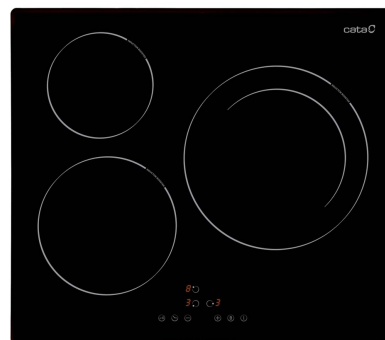

IB 6303 BK

REFERENCE 08063101 - IB 6303 BK - 8422248077668

DESCRIPTION

- **3 cooking areas:**
 - Right: 1 giant double area with **BOOSTER function** of Ø280 of 2.3kW (max. 3kW)
 - Front Left: 1 area with **BOOSTER function** of Ø210 of 2.3kW (max. 2.6kW)
 - Rear Left: 1 area with **BOOSTER function** of Ø160 of 1.2kW (max. 1.5kW)
- **Touch Control** with acoustic warning
- 9 adjustable power levels + BOOSTER
- Safety lock
- Timer function for each area
- Residual heat indicator
- Automatic safety switch-off
- Automatic pan detection
- **59 cm wide**
- **Total power 7.1kW**

FEATURES

Fixing system	Quick-Fix System
Product width (mm)	590
Product depth (mm)	520
Product height (mm)	58
Built-in height (mm)	565
Built-in depth (mm)	495
Ventilation slot (mm)	5
Control type	Táctil
Power Levels	9 + Booster
Timer for each cooking area	✓
Child safety lock	✓
Residual heat indicator	✓
Automatic pan detection	✓
Automatic safety switch-off	✓
Cooking areas	3
Rear Right area - Area diameter (mm)	280
Rear Right area - Power (kW)	2,3
Rear Right area - Booster (kW)	3
Front Left area- Area diameter (mm)	210
Front Left area - Power (kW)	2,3
Front Left area - Booster (kW)	2,6
Rear Left area - Area diameter (mm)	160
Rear Left area- Power (kW)	1,2
Rear Left area - Booster (kW)	1,5